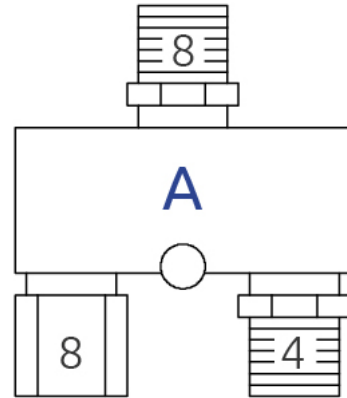

MAGNETIC SAFETY SENSORS

MAGNUS RFID TC A - T type A connector

Type A T connector. To gain status output from the connected sensor

Certifications:

Technical data:

Family	MAGNUS RFID
Code	1292403
Connector	M12
Number of poles	One male connector 8-poles, two female connectors 4-pole and 8-pole